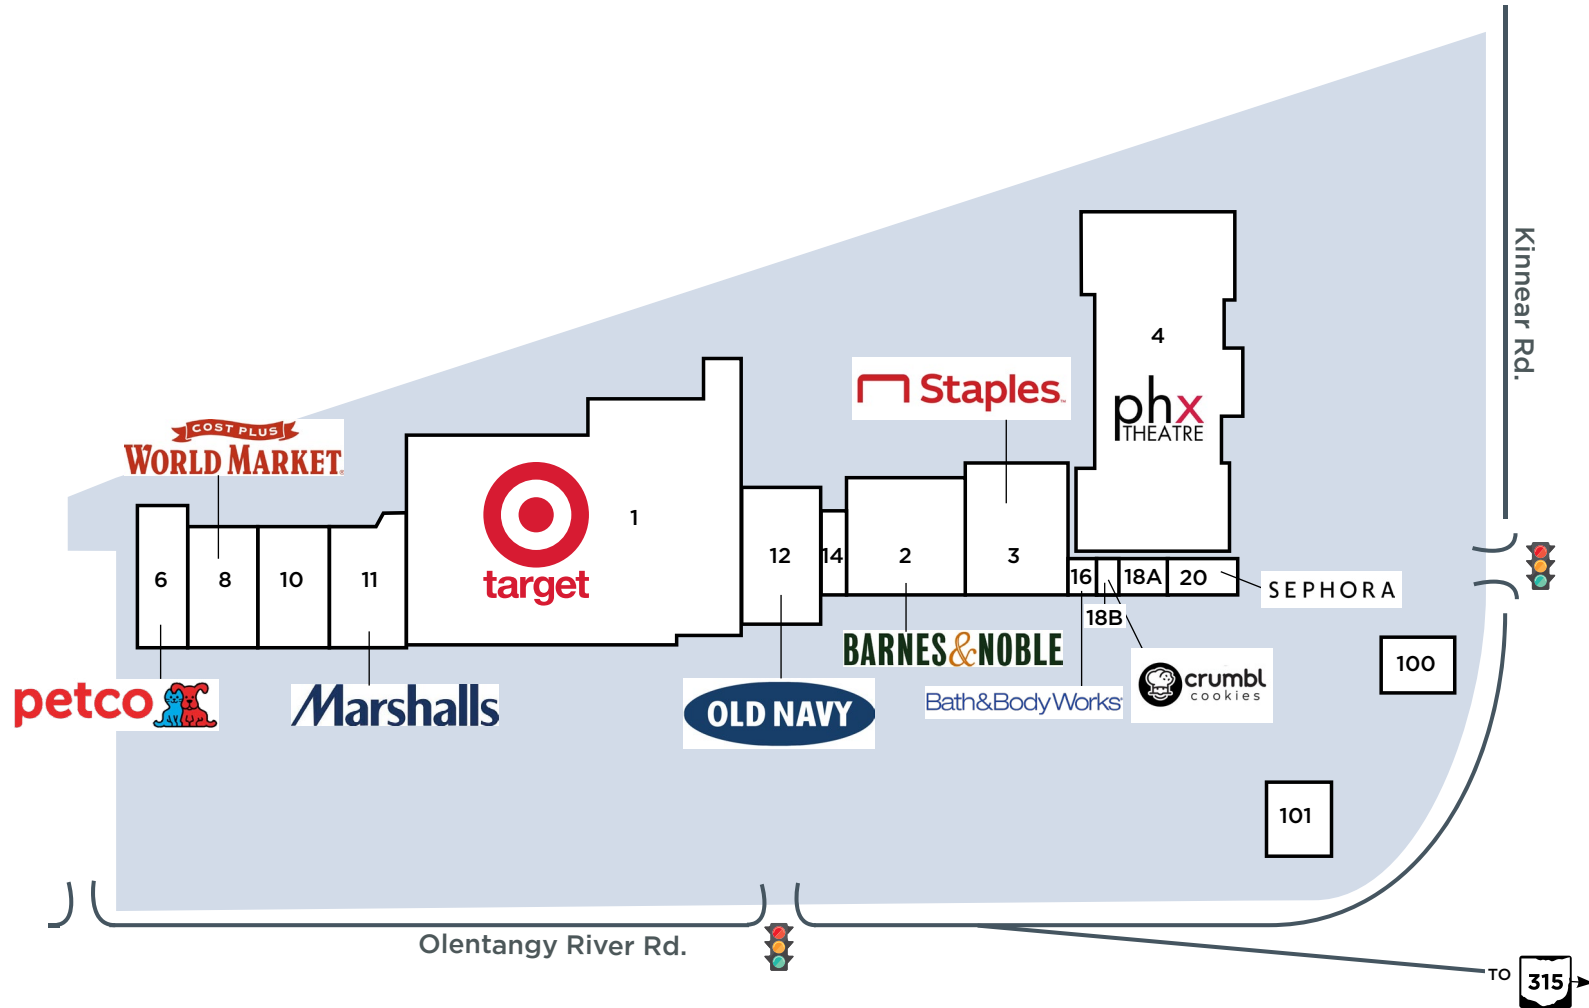

Lennox Town Center

Columbus, Ohio | 373,913 square feet

Located off State Route 315 on Olentangy River Road, Lennox Town Center is one of the most visible sites in Columbus. Its unparalleled location provides area retailers little competition within a five-mile radius and consumers enjoy a dynamic shopping alternative in an underserved market. In addition to the 364,669 consumers who live within five miles of Lennox Town Center, the 99,345 faculty, staff and students of the adjacent Ohio State University also frequent the center.

Location

Olentangy River Road between King Avenue and Kinnear Road, Columbus, Ohio (39.994481, -83.02647)
Click to navigate to Google Maps

Traffic Counts

Olentangy River Road: 28,770
State Route 315: 112,663

Lennox Town Center

Columbus, Ohio | 373,913 square feet

Space	Tenant	Size
1	Target	134,640 s.f.
2	Barnes & Noble	25,320 s.f.
3	Staples	23,500 s.f.
4	Phoenix Theatre	80,300 s.f.
6	Petco	12,450 s.f.
8	World Market	14,000 s.f.
10	Famous Footwear	15,000 s.f.

Space	Tenant	Size
11	Marshalls	21,000 s.f.
12	Old Navy	15,000 s.f.
14	Sally Beauty	3,580 s.f.
16	Bath & Body Works	2,000 s.f.
18A	Sleep Outfitters	3,500 s.f.
18B	Crumbl Cookies	1,479 s.f.
20	Sephora	4,425 s.f.